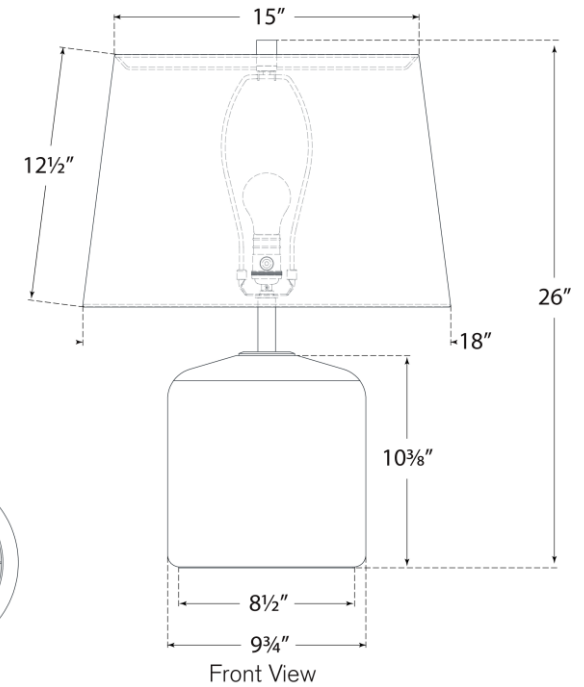

## Ruby Medium Table Lamp

Item # AL 3605BLK-L

Designer: Amber Lewis

Height: 26"

Width: 18"

Base: 8.5" Square

Finishes: BLK, IVO, YOX

Shade Treatments: L

Shade Details: 15" x 18" x 12.5" Linen

Socket: E26 Dimmer

Wattage: 15 LED A19

Weight: 13 Pounds

Note: Reactive Ceramic Glazes Will Vary in Color and Texture

Top View

Front View