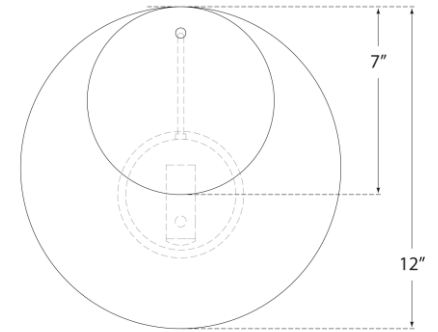

TEAR SHEET

Loire Small Sconce

Item # ARN 2455G-WSG

Designer: AERIN

Height: 12"

Width: 12"

Extension: 5.75"

Backplate: 4.25" Round

Finishes: G, PN

Glass Options: CSG, WSG

Socket: E12 Candelabra

Wattage: 60 C11

Weight: 5 Pounds

Side View

Front View