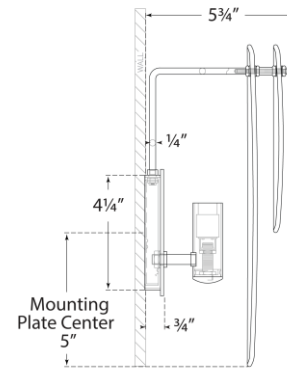

TEAR SHEET

Loire Small Sconce

Item # ARN 2455G-WSG

Designer: AERIN

Height: 12"

Width: 12"

Extension: 5.75"

Backplate: 4.25" Round

Finishes: G, PN

Glass Options: CSG, WSG

Socket: E12 Candelabra

Wattage: 60 C11

Weight: 5 Pounds

Side View

Front View