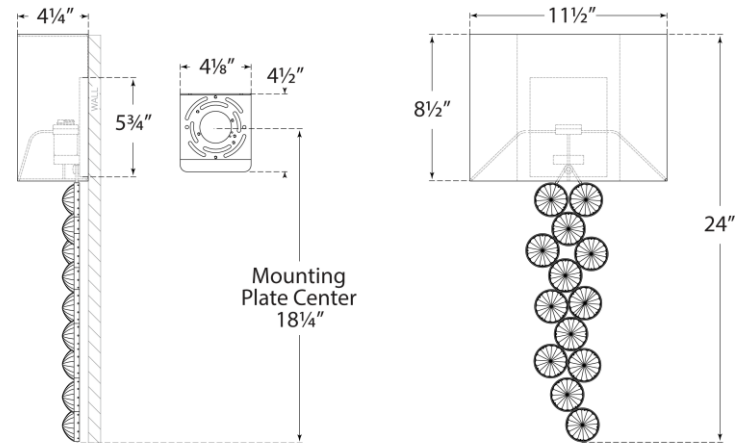

TEAR SHEET

Milazzo Medium Left Sconce

Item # JN 2201BSL/CG-L

Designer: Julie Neill

Height: 24"

Width: 11.5"

Extension: 4.25"

Backplate: 4.5" x 5.75" Rectangle

Finishes: BSL/CG, G/CG

Shade Treatments: L

Shade Details: 11.5" x 11.5" x 8.5"

Socket: E12 Candelabra

Wattage: 40 B11

Weight: 5 Pounds

Side View

Front View

Top View