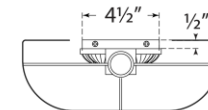

TEAR SHEET

Milazzo Medium Left Sconce

Item # JN 2201BSL/CG-L

Designer: Julie Neill

Height: 24"

Width: 11.5"

Extension: 4.25"

Backplate: 4.5" x 5.75" Rectangle

Finishes: BSL/CG, G/CG

Shade Treatments: L

Shade Details: 11.5" x 11.5" x 8.5"

Socket: E12 Candelabra

Wattage: 40 B11

Weight: 5 Pounds

Side View

Front View