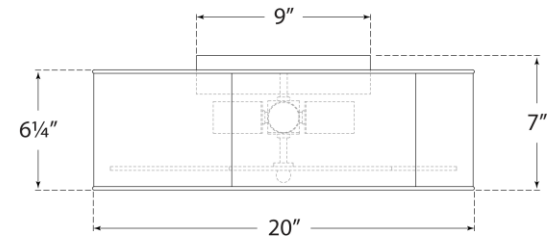

TEAR SHEET

Bryce Large Flower Flush Mount

Item # KS 4118BSL/WHT-FA

Designer: kate spade new york

Height: 7"

Width: 20"

Finishes: BSL/WHT, G/WHT, NVY/WHT, PNK/WHT, WHT/G

Glass Options: FA

Socket: 4 - E26 Keyless

Wattage: 4 - 40 A19

Weight: 14 Pounds

Bottom View