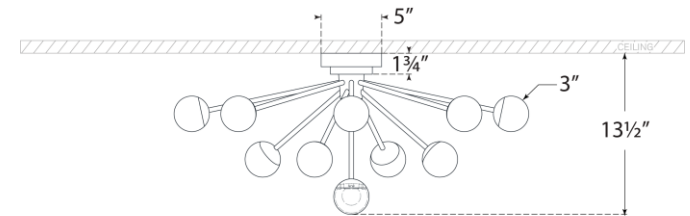

TEAR SHEET

Alloway 30" Flush Mount

Item # KS 4230PN-CG

Designer: kate spade new york

Height: 13.5"

Width: 30"

Canopy: 5" Round

Finishes: PN, SB

Glass Options: CG

Lightsource: Dedicated LED

Wattage: 40w (3200lm)

Weight: 12 Pounds

Side View

Top View