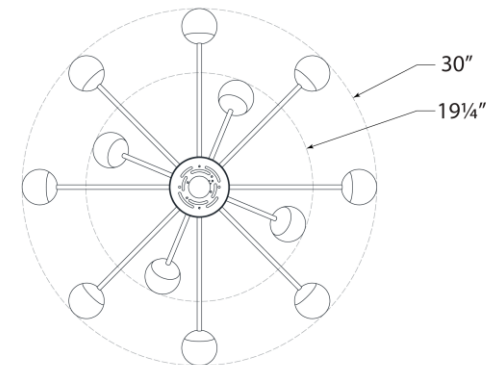

TEAR SHEET

Alloway 30" Flush Mount

Item # KS 4230PN-CG

Designer: kate spade new york

Height: 13.5"

Width: 30"

Canopy: 5" Round

Finishes: PN, SB

Glass Options: CG

Lightsource: Dedicated LED

Wattage: 40w (3200lm)

Weight: 12 Pounds

Side View

Top View