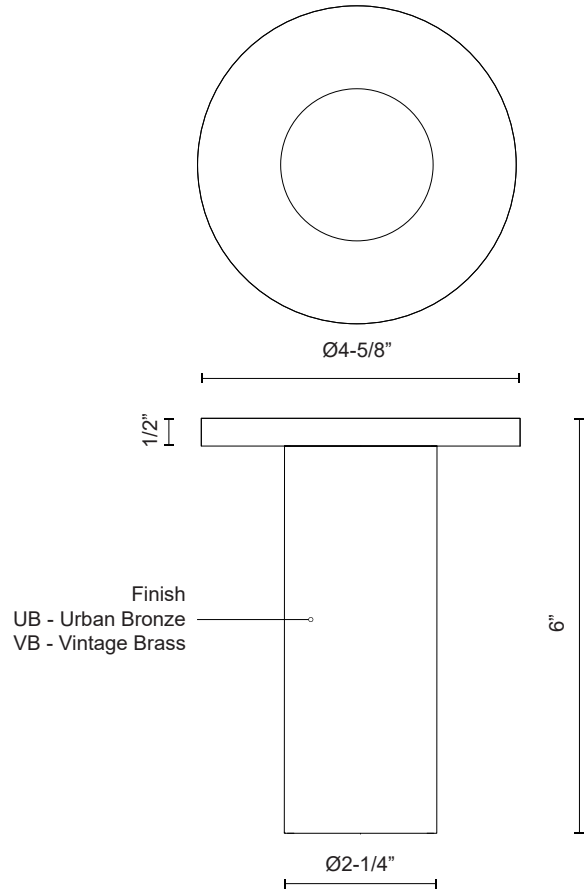

MASON
SF90406
SEMI FLUSH

PROJECT

SPECIFICATION DETAILS

Fixture Dimensions	D2-1/4" x H6"
Light Source	LED with DC Driver
Wattage	7W
Total Lumens	450lm
Delivered Lumens	375lm*
Voltage	120V
Color Temperature	3000K
CRI (Ra)	90CRI
Optional Color Temps	2700K - 5000K Available, Minimum Order Quantities Apply
LED Rated Life	50,000 hours
Dimming	100% - 10%, TRIAC or ELV Dimmer (Not Included)
Diffuser Details	Clear Acrylic TIR Optics
Shade Details	Aluminum Baffle
Location	Dry
Illumination Direction	Down
Canopy Dimensions	D4-5/8" x H1/2"
Material	Aluminum + Steel
Paint Finish	UB01; VB01;

* For custom options, consult factory for details.

* For warranty information, please visit www.kuzcolighting.com/warranty

DESCRIPTION

Experience the timeless allure of our Mason lighting family, where each design reimagines the classic cylinder silhouette in captivating ways. Each Mason design is equipped with integrated LED technology and brings a touch of sophistication to your space. With exciting finishes in urban bronze or vintage brass, Mason adds a touch of luxury to modern style.

- Luxury painted finishes
- Timeless, simple style
- Integrated LED, no need for bulbs
- Perfect for living rooms, kitchens, dining rooms, and more

KUZCO

CANADA: 19054 28TH AVENUE - SURREY, BC V3Z 6M3
USA: 3035 E. LONE MOUNTAIN ROAD - LAS VEGAS, NV 89081

WWW.KUZCOLIGHTING.COM

© 2024 KUZCO LIGHTING. ALL RIGHTS RESERVED.

COMMENT