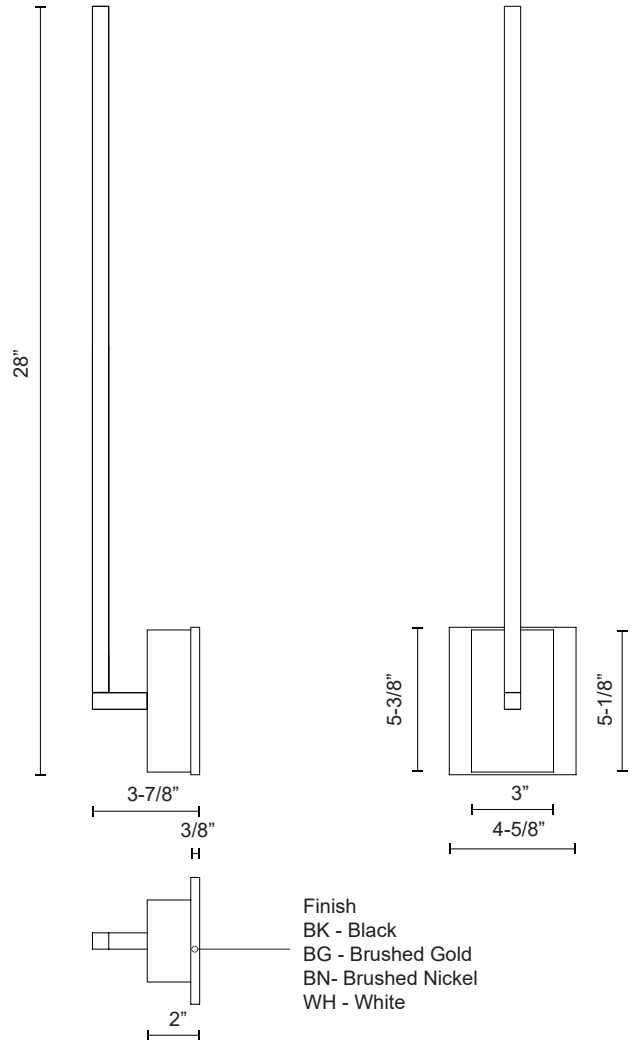

PANDORA WS25125-UNV

WALL

PROJECT

WS25125-BN-UNV
Brushed Nickel

WS25125-BG-UNV
Brushed Gold

WS25125-WH-UNV
White

WS25125-BK-UNV
Black

SPECIFICATION DETAILS

Fixture Dimensions	W4-5/8" x H28" x E3-7/8"
Light Source	LED with DC Driver
Wattage	20W
Total Lumens	1440lm
Delivered Lumens	BK-400lm*; BG-400lm*; BN-705lm*; WH-867lm*
Voltage	120-277V
Color Temperature	3000K
CRI (Ra)	90CRI
Optional Color Temps	2700K - 5000K Available, Minimum Order Quantities Apply
LED Rated Life	50,000 hours
Dimming	100% - 10%, TRIAC or ELV Dimmer (Not Included)
Diffuser Details	White Acrylic Diffuser
ADA Compliant	Yes
Location	Dry
Illumination Direction	Fontlight Illumination
Mounting Style	All Orientation; Wall;
CEC Title 24 JA8	Yes, JA8-2022
Canopy Dimensions	W4-5/8" x H5-3/8" x E2"
Paint Finish	BK02; BN02; WH02; BG01
Height to Center	25-3/8"
Material	Aluminum + Acrylic

* For custom options, consult factory for details.

* For warranty information, please visit www.kuzcolighting.com/warranty

DESCRIPTION

Square profile linear aluminum with rectangular wall mount. Inset opal polymeric diffuser. Finely textured plate or powder-coated finish. Wall emitting light with rotational adjustment.